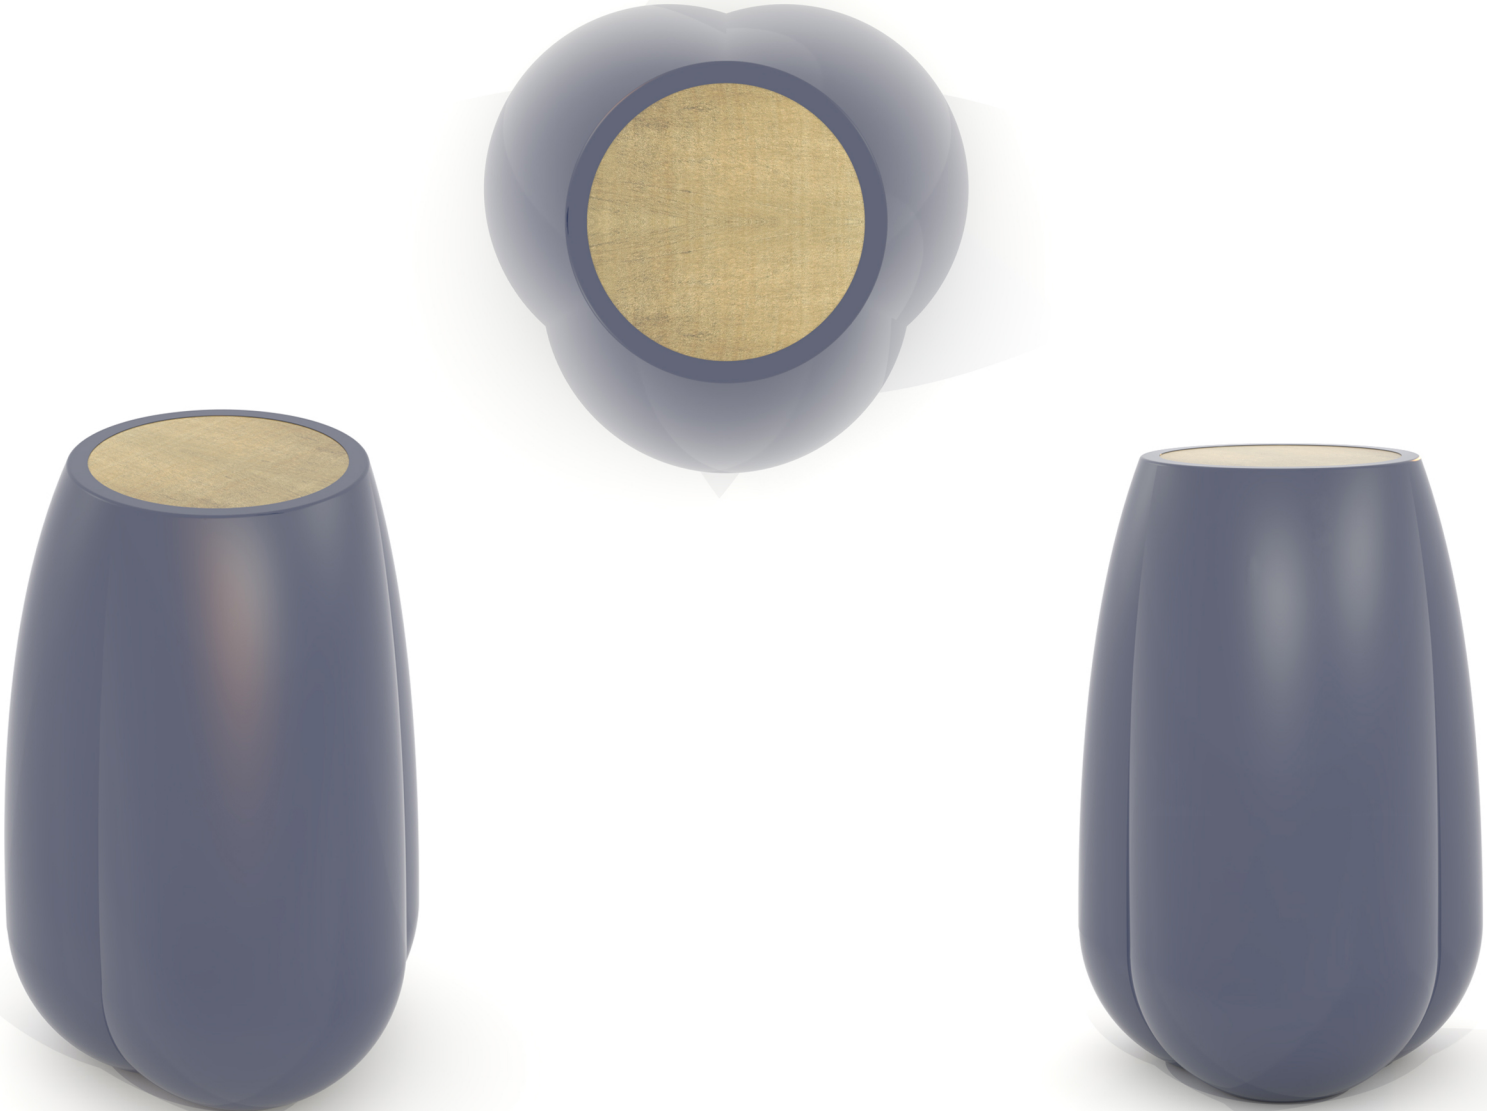

CIRCA

CIRCA

DIMENSIONS:
 14"DIAM X 22"H
 18"DIAM X 24"H
 CUSTOM SIZES AVAILABLE

FINISH:
 STANDARD, PREMIUM, AND CUSTOM FINISHES AVAILABLE

RANDOLPH & HEIN

720 EAST 59TH STREET LOS ANGELES CALIFORNIA 90001

TELEPHONE 1-866-844-9921 FACSIMILE 1-866-844-9930 WWW.RANDOLPHHEIN.COM