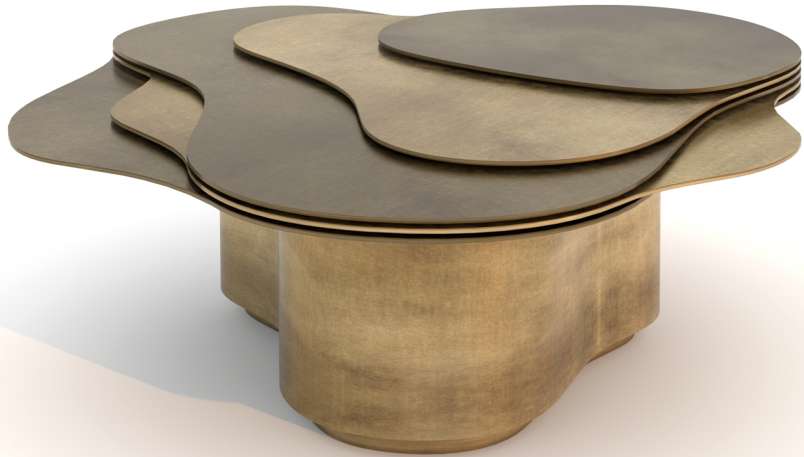

HUGO

HUGO

DIMENSIONS:
48" DIAM. X 18"H
CUSTOM SIZES AVAILABLE

FINISH:
STANDARD AND CUSTOM FINISHES AVAILABLE

RANDOLPH & HEIN

720 EAST 59TH STREET

LOS ANGELES

CALIFORNIA 90001