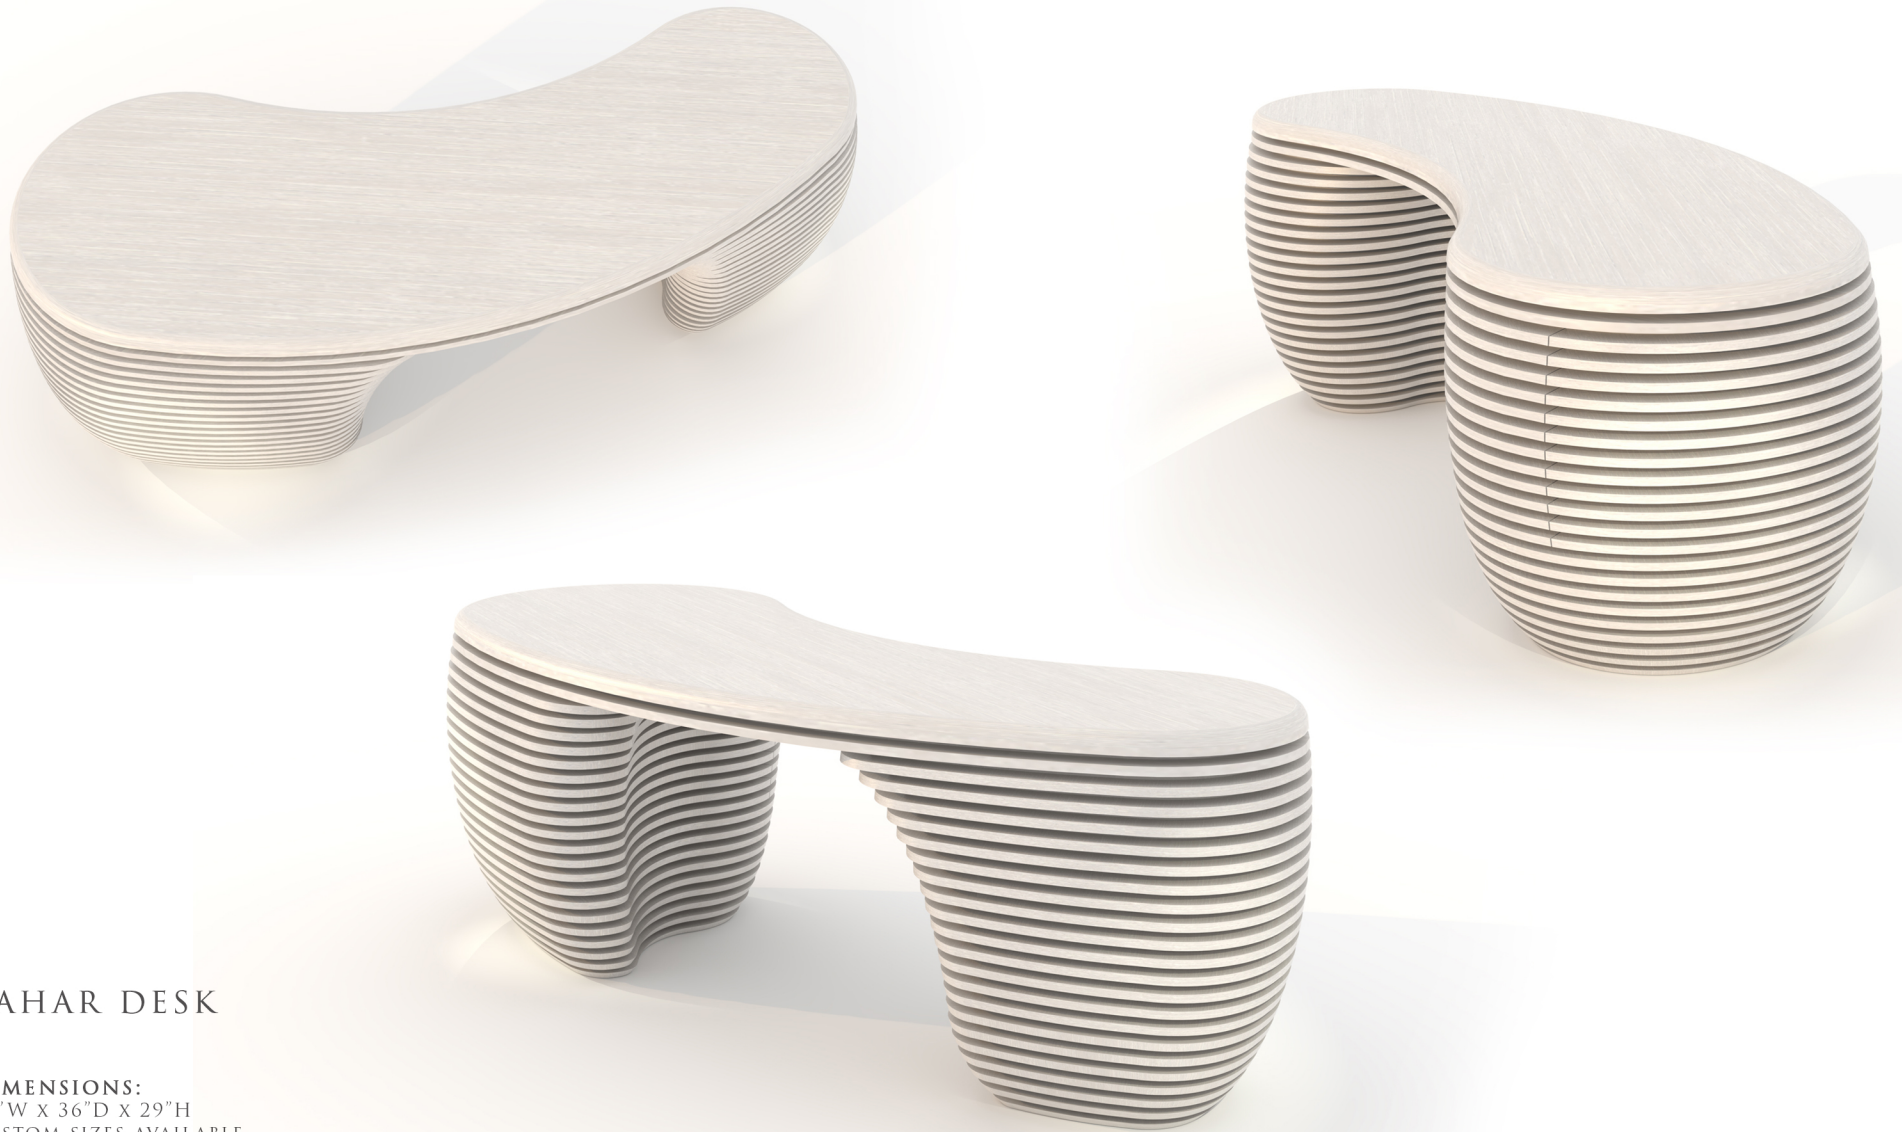

# LAHAR DESK

## LAHAR DESK

**DIMENSIONS:**  
84" W X 36" D X 29" H  
CUSTOM SIZES AVAILABLE

**FINISH:**  
STANDARD, PREMIUM, AND CUSTOM FINISHES AVAILABLE