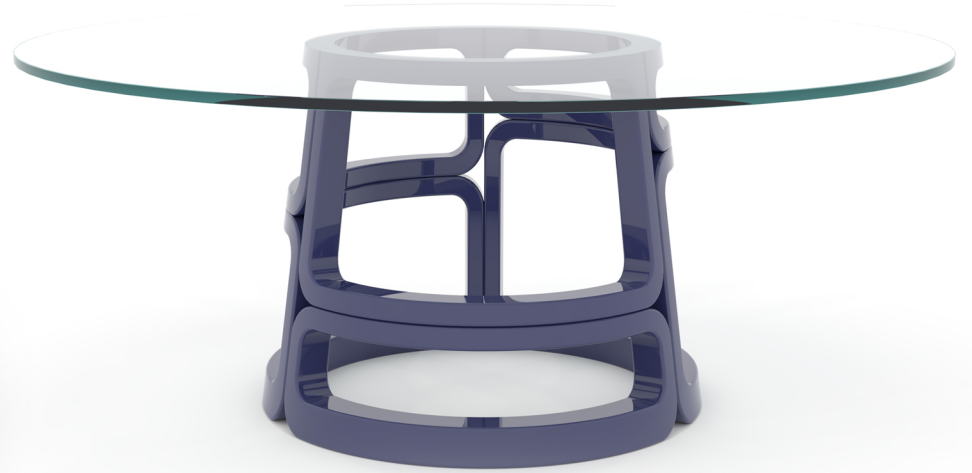

LUXOR

LUXOR

**DIMENSIONS:**  
60" DIAM X 30" H  
72" DIAM X 30" H  
80" DIAM X 30" H  
CUSTOM SIZES AVAILABLE

**FINISH:**  
STANDARD, PREMIUM, AND CUSTOM FINISHES AVAILABLE

RANDOLPH & HEIN

720 EAST 59TH STREET