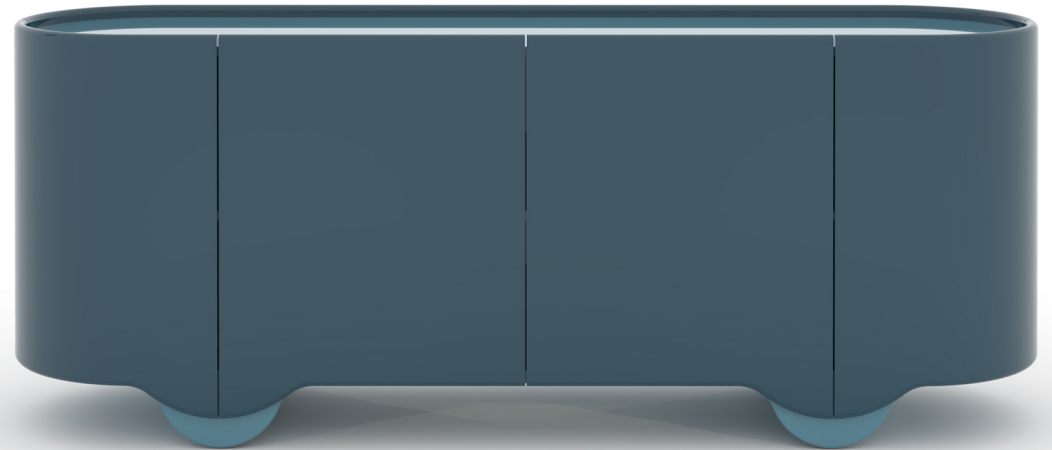

ROXY

ROXY

**DIMENSIONS:**

84" W X 22" D X 32" H (4 DOOR)  
72" W X 22" D X 32" H (4 DOOR)  
60" W X 22" D X 32" H (3 DOOR)  
CUSTOM SIZES AVAILABLE

**FINISH:**

STANDARD, PREMIUM, AND CUSTOM FINISHES AVAILABLE