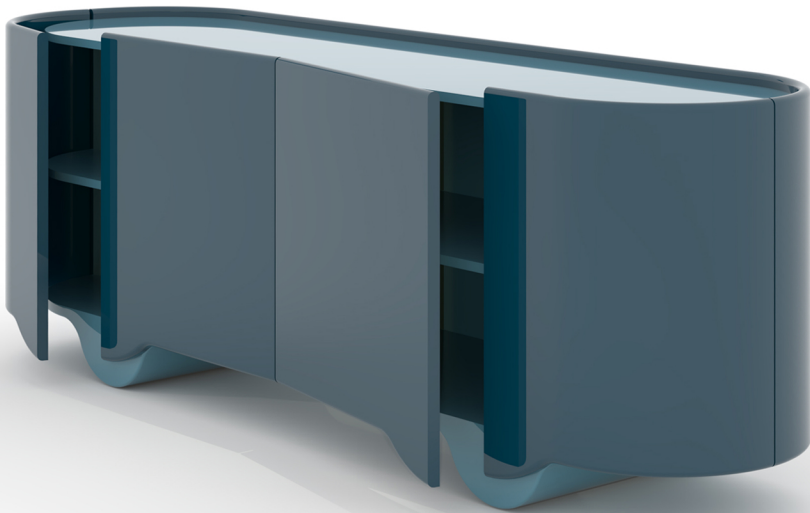

ROXY

ROXY

**DIMENSIONS:**

84" W X 22" D X 32" H (4 DOOR)  
72" W X 22" D X 32" H (4 DOOR)  
60" W X 22" D X 32" H (3 DOOR)  
CUSTOM SIZES AVAILABLE

**FINISH:**

STANDARD, PREMIUM, AND CUSTOM FINISHES AVAILABLE