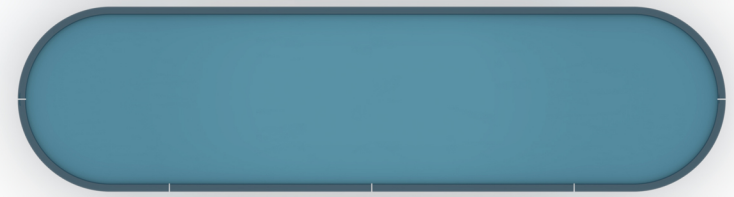

ROXY

ROXY

**DIMENSIONS:**

84" W X 22" D X 32" H (4 DOOR)  
72" W X 22" D X 32" H (4 DOOR)  
60" W X 22" D X 32" H (3 DOOR)  
CUSTOM SIZES AVAILABLE

**FINISH:**

STANDARD, PREMIUM, AND CUSTOM FINISHES AVAILABLE