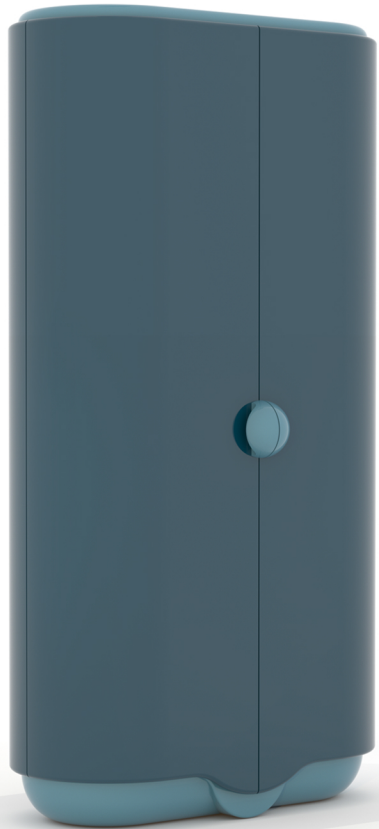

ROXY ARMOIRE

ROXY ARMOIRE

DIMENSIONS:

42" W X 18" D X 76" H

48" W X 20" D X 84" H

CUSTOM SIZES AVAILABLE

FINISH:

SHOWN IN TWO TONE LACQUER