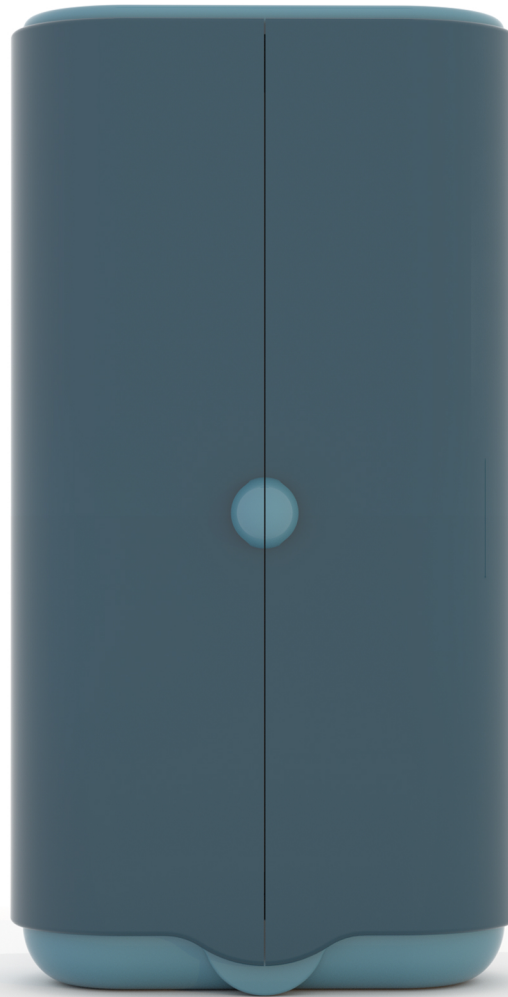

ROXY ARMOIRE

ROXY ARMOIRE

DIMENSIONS:

42" W X 18" D X 76" H

48" W X 20" D X 84" H

CUSTOM SIZES AVAILABLE

FINISH:

SHOWN IN TWO TONE LACQUER