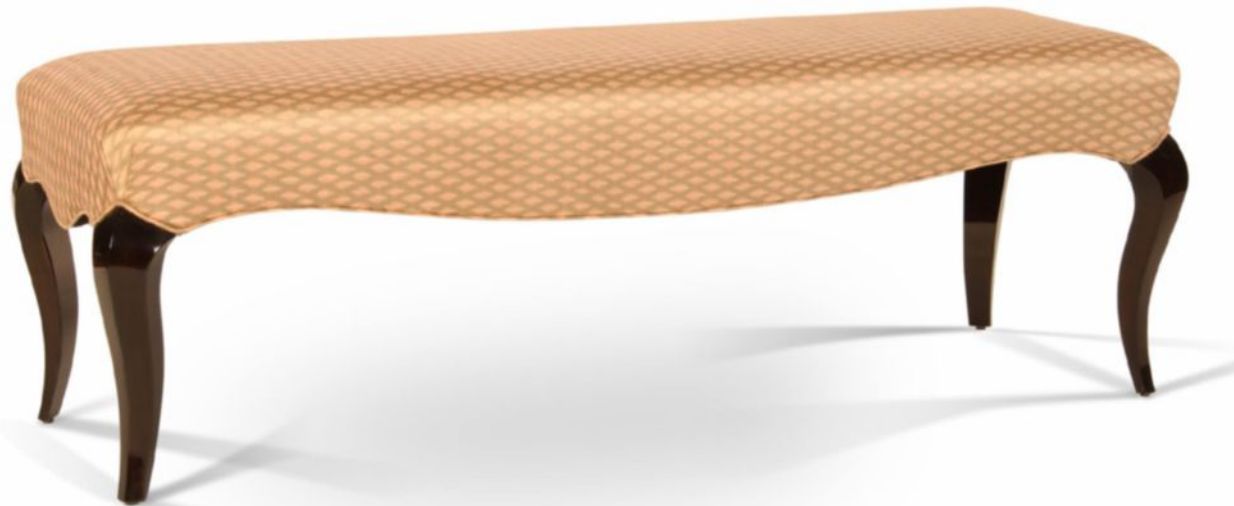

## DOMINIQUE BENCH

## DOMINIQUE BENCH

**DIMENSIONS:**  
52"W X 20"D X 18"H  
CUSTOM SIZES AVAILABLE

**FINISH:**  
SHOWN IN WALNUT  
STANDARD, PREMIUM, AND CUSTOM FINISHES AVAILABLE

RANDOLPH & HEIN

720 EAST 59TH STREET

LOS ANGELES