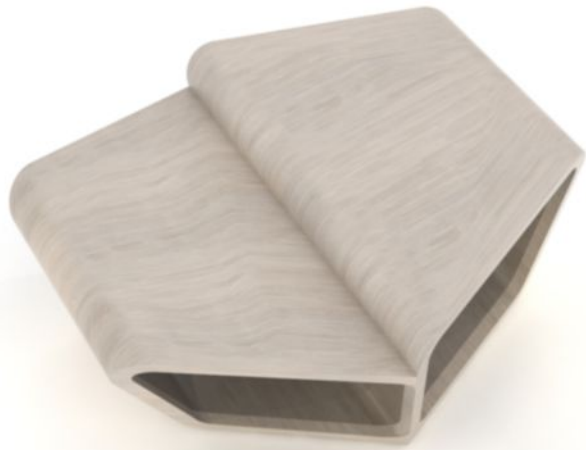

FUSION

RANDOLPH & HEIN

FUSION

DIMENSIONS:
48"W X 48"D X 20" & 17"H
60"W X 30"D X 20" & 17"H
CUSTOM SIZES AVAILABLE

FINISH:
SHOWN IN TWO TONE OAK
STANDARD, PREMIUM, AND CUSTOM FINISHES AVAILABLE

720 EAST 59TH STREET LOS ANGELES CALIFORNIA 90001