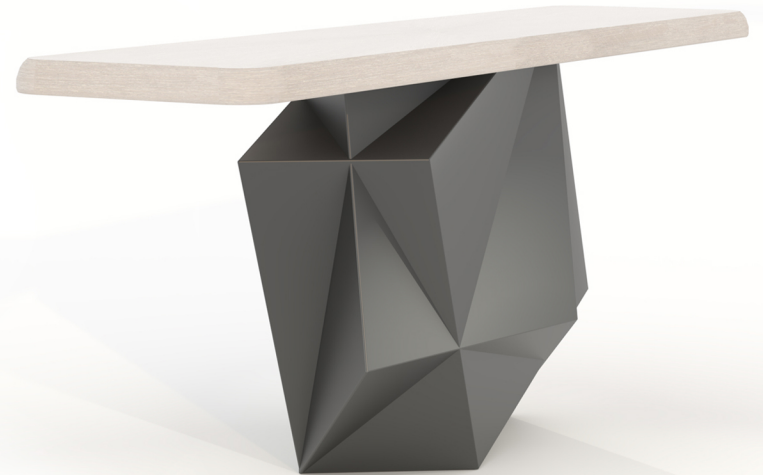

HOSHI CONSOLE

HOSHI CONSOLE

DIMENSIONS:
84"W X 20"D X 34"H
72"W X 18"D X 34"H
CUSTOM SIZES AVAILABLE

FINISH:
STANDARD, PREMIUM, AND CUSTOM FINISHES AVAILABLE

RANDOLPH & HEIN

720 EAST 59TH STREET

LOS ANGELES