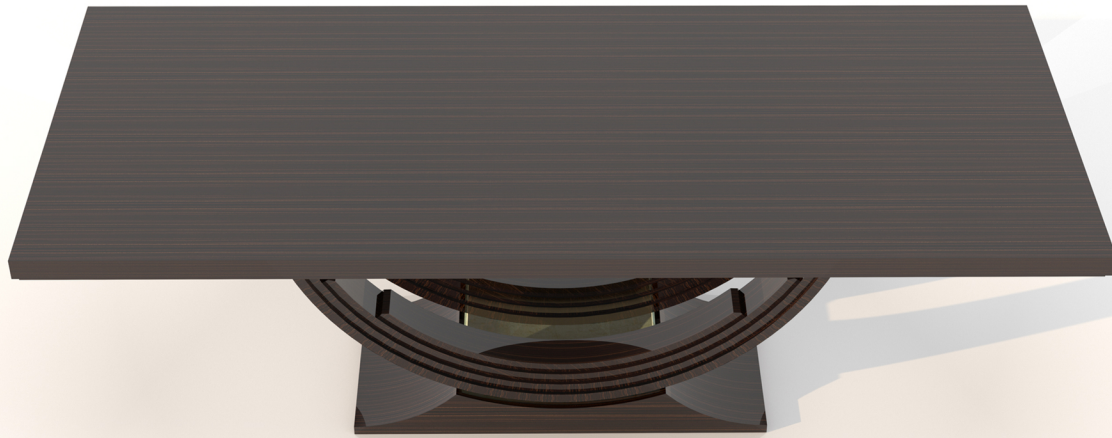

HUDSON

RANDOLPH & HEIN

HUDSON

DIMENSIONS:
96"W X 42"D X 30"H
CUSTOM SIZES AVAILABLE

FINISH:
STANDARD, PREMIUM, AND CUSTOM FINISHES AVAILABLE