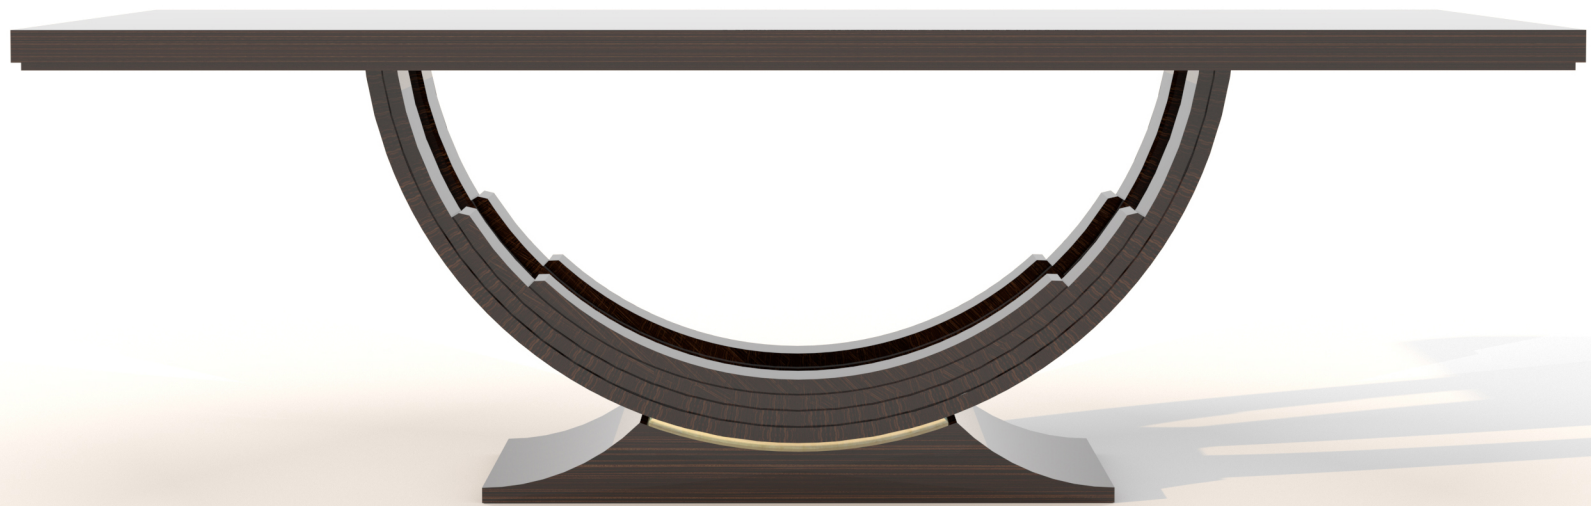

HUDSON

RANDOLPH & HEIN

HUDSON

DIMENSIONS:
96"W X 42"D X 30"H
CUSTOM SIZES AVAILABLE

FINISH:
STANDARD, PREMIUM, AND CUSTOM FINISHES AVAILABLE