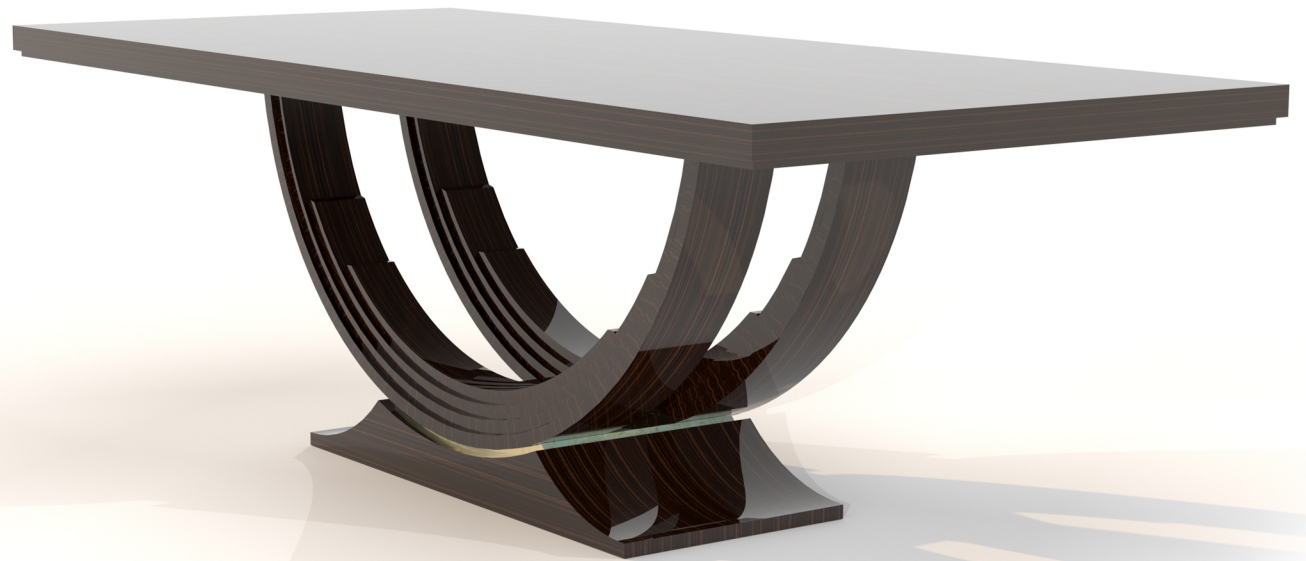

HUDSON

RANDOLPH & HEIN

HUDSON

DIMENSIONS:
96"W X 42"D X 30"H
CUSTOM SIZES AVAILABLE

FINISH:
STANDARD, PREMIUM, AND CUSTOM FINISHES AVAILABLE