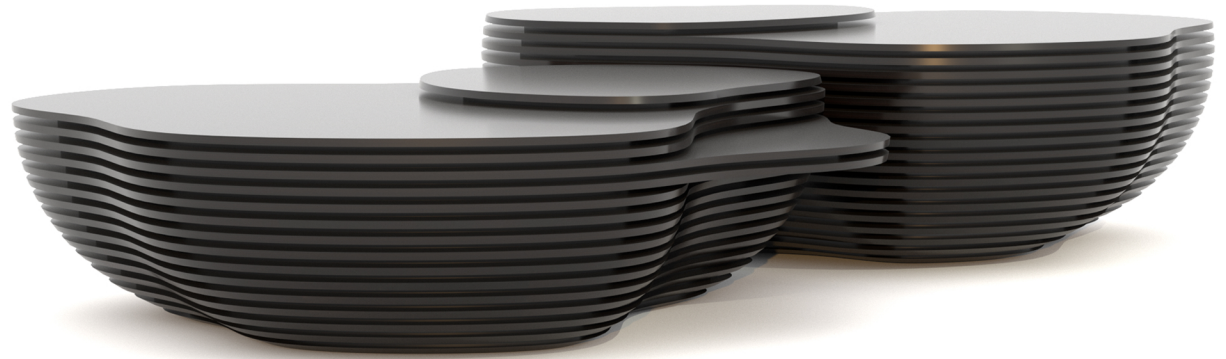

LAHAR COFFEE (CUSTOM)

LAHAR COFFEE (CUSTOM)

DIMENSIONS:

TABLE ONE: 48"DIAM X 18½"-19½"

TABLE TWO: 48"DIAM X 14½"-15½"

RANDOLPH & HEIN

720 EAST 59TH STREET

LOS ANGELES