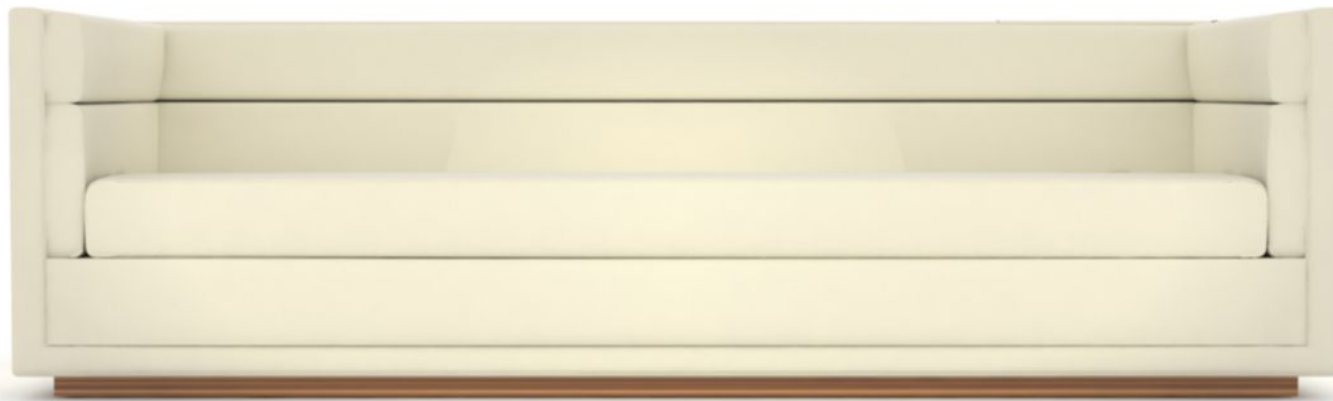

LEBEC

RANDOLPH & HEIN

LEBEC

DIMENSIONS:

SOFA:

96"W X 35"D X 30"H

84"W X 35"D X 30"H

CUSTOM SIZES AVAILABLE

CLUB:

40"W X 35"D X 30"H

CUSTOM SIZES AVAILABLE

FINISH:

SHOWN IN WALNUT

STANDARD, PREMIUM, AND CUSTOM FINISHES AVAILABLE

720 EAST 59TH STREET

LOS ANGELES