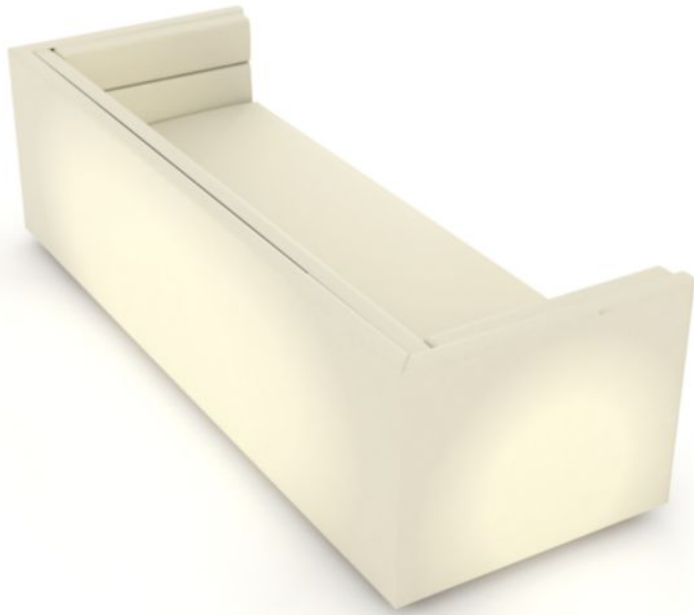

LEBEC

RANDOLPH & HEIN

LEBEC

DIMENSIONS:

SOFA:

96"W X 35"D X 30"H

84"W X 35"D X 30"H

CUSTOM SIZES AVAILABLE

CLUB:

40"W X 35"D X 30"H

CUSTOM SIZES AVAILABLE

FINISH:

SHOWN IN WALNUT

STANDARD, PREMIUM, AND CUSTOM FINISHES AVAILABLE

720 EAST 59TH STREET

LOS ANGELES