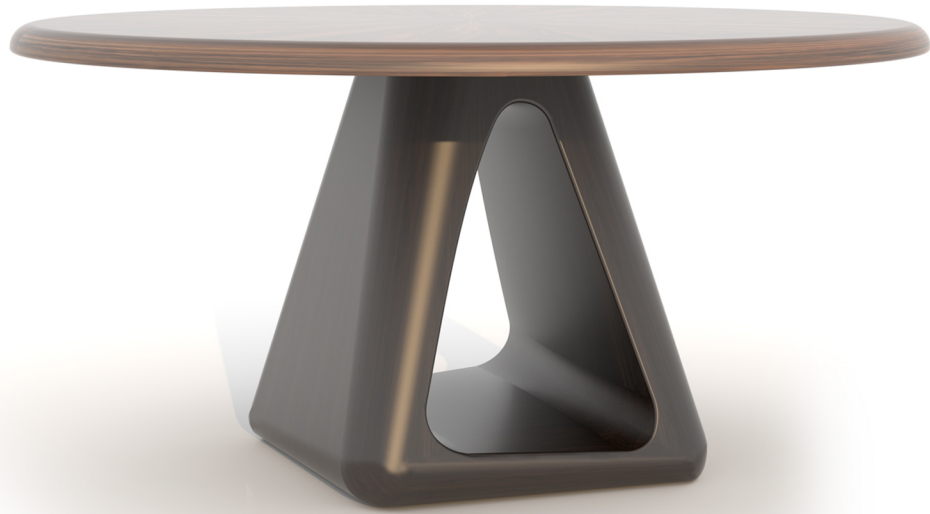

SARA

SARA

DIMENSIONS:
60" DIAM. X 30"H
72" DIAM. X 30"H
CUSTOM SIZES AVAILABLE

FINISH:
STANDARD, PREMIUM, AND CUSTOM FINISHES AVAILABLE

RANDOLPH & HEIN

720 EAST 59TH STREET

LOS ANGELES

CALIFORNIA 90001