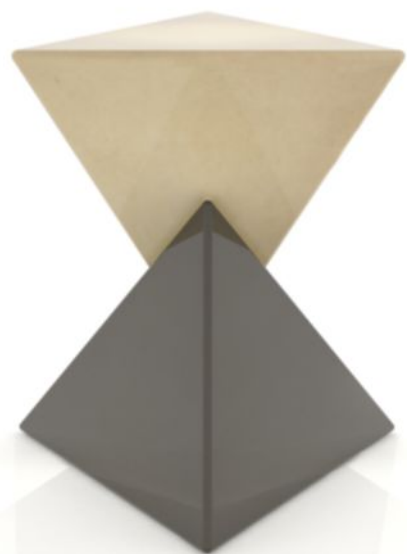

SCARPA

RANDOLPH & HEIN

SCARPA

DIMENSIONS:
18"W X 20"D X 24"H
CUSTOM SIZES AVAILABLE

FINISH:
SHOWN IN LACQUER WITH DUTCH METAL CENTER ACCENT
STANDARD, PREMIUM, AND CUSTOM FINISHES AVAILABLE

720 EAST 59TH STREET