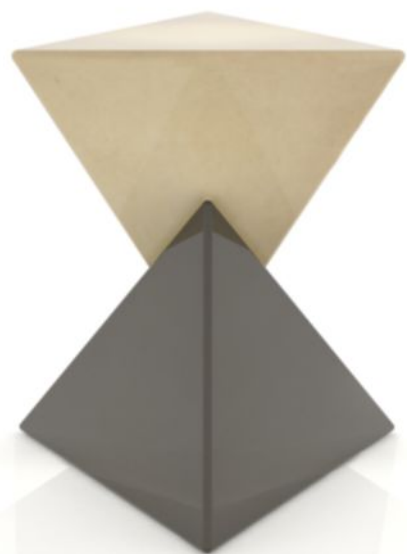

SCARPA

RANDOLPH & HEIN

## SCARPA

**DIMENSIONS:**  
18"W X 20"D X 24"H  
CUSTOM SIZES AVAILABLE

**FINISH:**  
SHOWN IN LACQUER WITH DUTCH METAL CENTER ACCENT  
STANDARD, PREMIUM, AND CUSTOM FINISHES AVAILABLE

720 EAST 59TH STREET