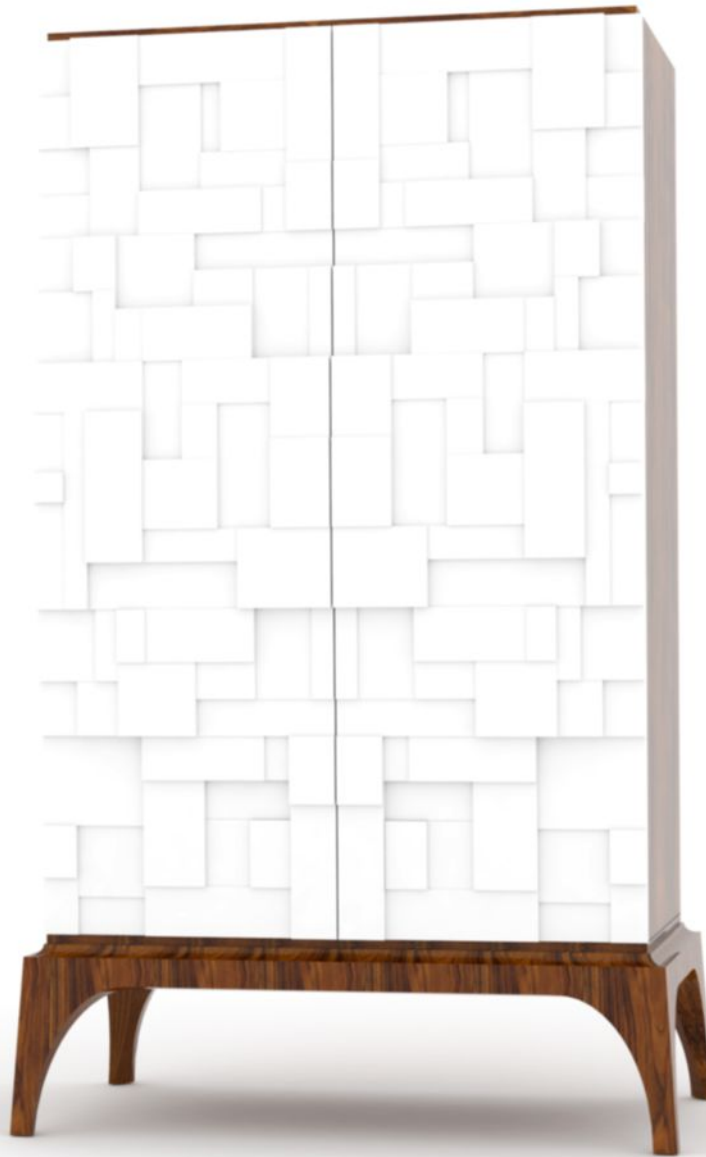

GEO ARMOIRE

GEO ARMOIRE

DIMENSIONS:
56"W X 28"D X 92"H
CUSTOM SIZES AVAILABLE

FINISH:
SHOWN IN ROSEWOOD AND LACQUER
STANDARD, PREMIUM, AND CUSTOM FINISHES AVAILABLE

RANDOLPH & HEIN

720 EAST 59TH STREET LOS ANGELES CALIFORNIA 90001