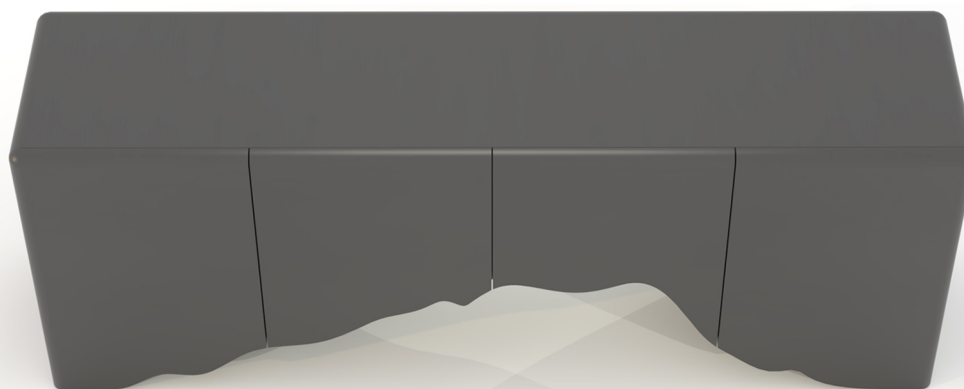

HAMPTON

HAMPTON

**DIMENSIONS:**  
80"W X 20"D X 34"H  
60"W X 20"D X 34"H  
CUSTOM SIZES AVAILABLE

**FINISH:**  
STANDARD, PREMIUM, AND CUSTOM FINISHES AVAILABLE

RANDOLPH & HEIN

720 EAST 59TH STREET

LOS ANGELES