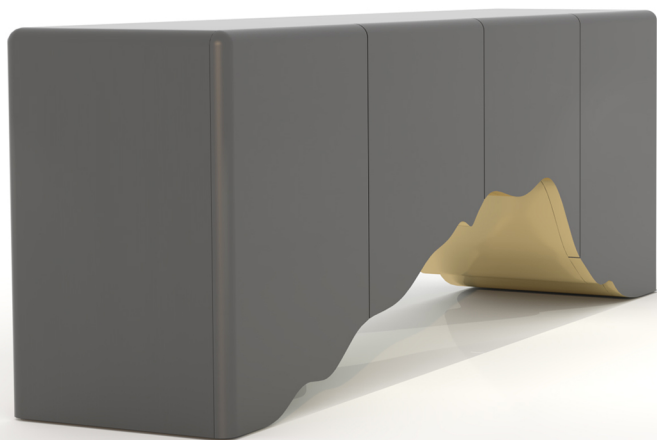

HAMPTON

HAMPTON

**DIMENSIONS:**  
80"W X 20"D X 34"H  
60"W X 20"D X 34"H  
CUSTOM SIZES AVAILABLE

**FINISH:**  
STANDARD, PREMIUM, AND CUSTOM FINISHES AVAILABLE

RANDOLPH & HEIN

720 EAST 59TH STREET

LOS ANGELES