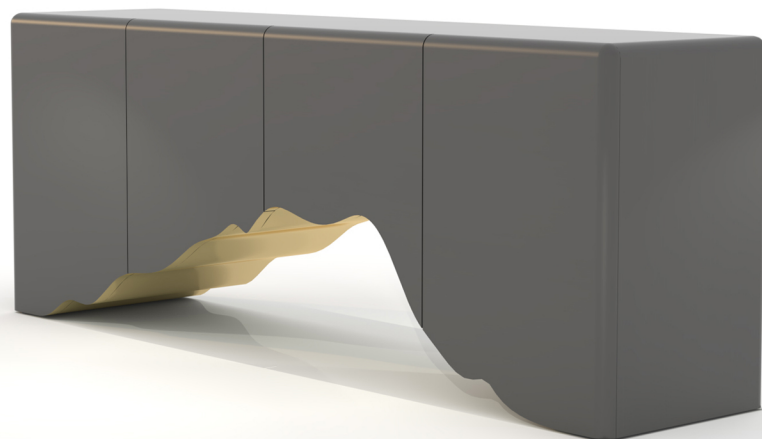

HAMPTON

HAMPTON

**DIMENSIONS:**  
80"W X 20"D X 34"H  
60"W X 20"D X 34"H  
CUSTOM SIZES AVAILABLE

**FINISH:**  
STANDARD, PREMIUM, AND CUSTOM FINISHES AVAILABLE

RANDOLPH & HEIN

720 EAST 59TH STREET

LOS ANGELES