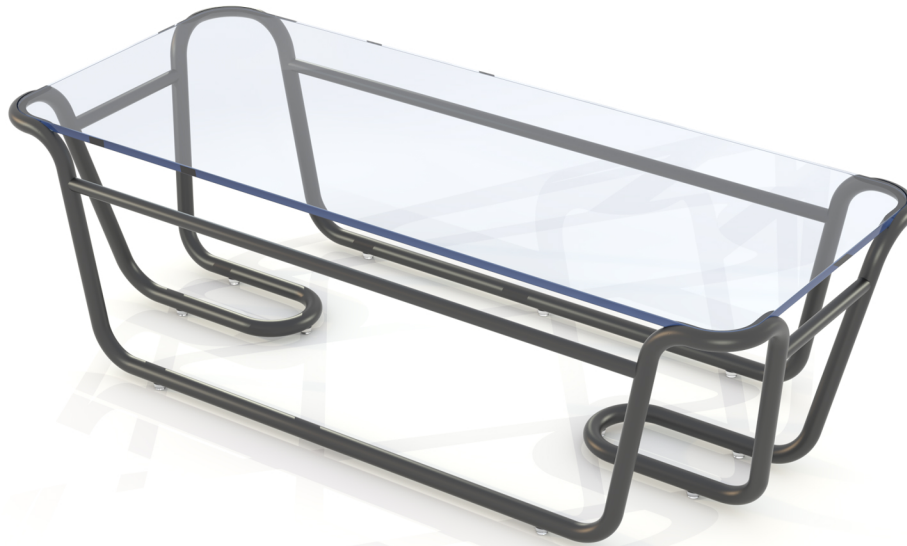

# LAGUNA COFFEE TABLE

## LAGUNA COFFEE TABLE

**DIMENSIONS:**  
60"W X 25½"D X 18"H  
CUSTOM SIZES AVAILABLE

**FINISH:**  
SHOWN IN METAL  
STANDARD AND CUSTOM FINISHES AVAILABLE

RANDOLPH & HEIN

720 EAST 59TH STREET

LOS ANGELES

CALIFORNIA 90001