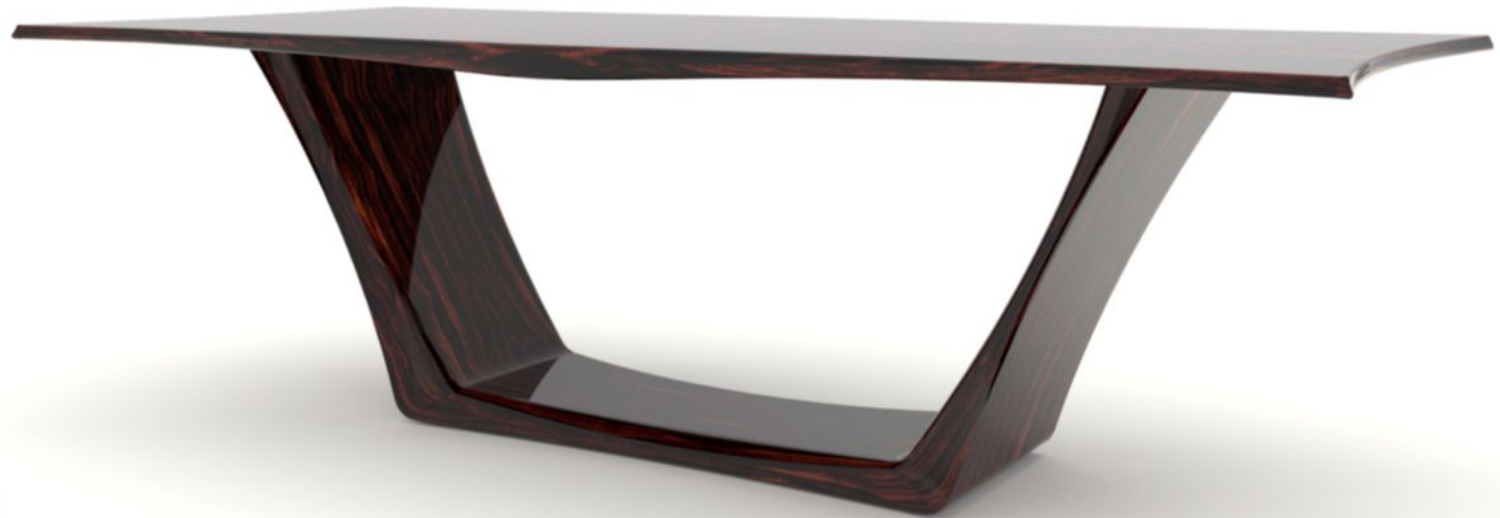

LINDI RECTANGLE

LINDI RECTANGLE

DIMENSIONS:
84"W X 42"D X 30"H
CUSTOM SIZES AVAILABLE

FINISH:
SHOWN IN MACASSAR
STANDARD, PREMIUM, AND CUSTOM FINISHES AVAILABLE

RANDOLPH & HEIN

720 EAST 59TH STREET

LOS ANGELES