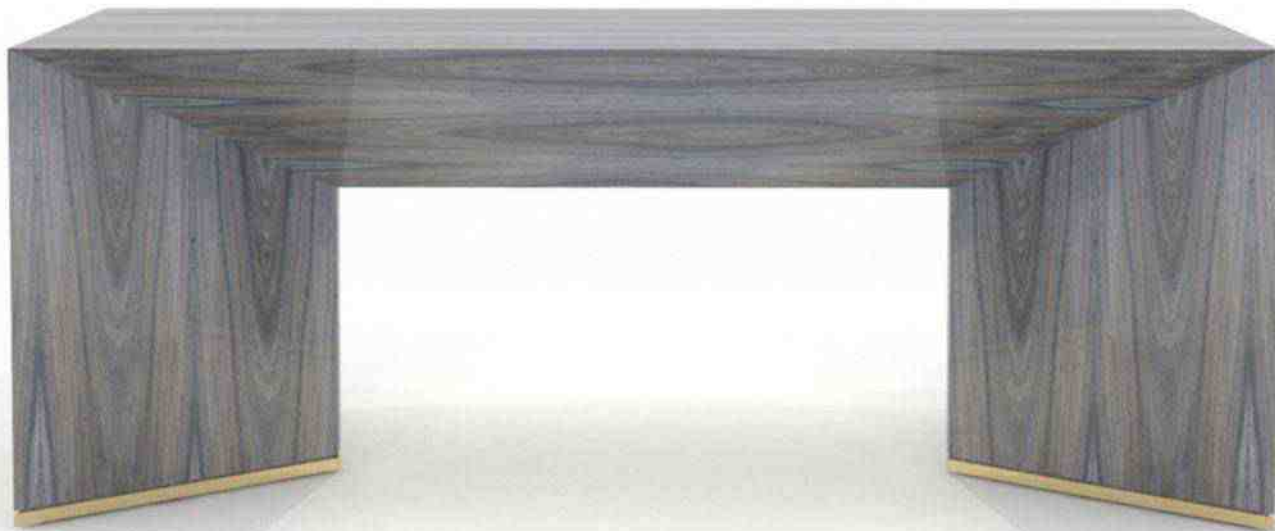

MALIK

RANDOLPH & HEIN

MALIK

DIMENSIONS:

24" W X 48" D X 18" H

36" W X 60" D X 18" H

CUSTOM SIZES AVAILABLE

FINISH:

SHOWN IN AQUA BLUE ROSEWOOD AND DUTCH METAL
STANDARD, PREMIUM, AND CUSTOM FINISHES AVAILABLE

720 EAST 59TH STREET

LOS ANGELES

CALIFORNIA 90001

TELEPHONE 1-866-844-9921

FACSIMILE 1-866-844-9930

WWW.RANDOLPHHEIN.COM