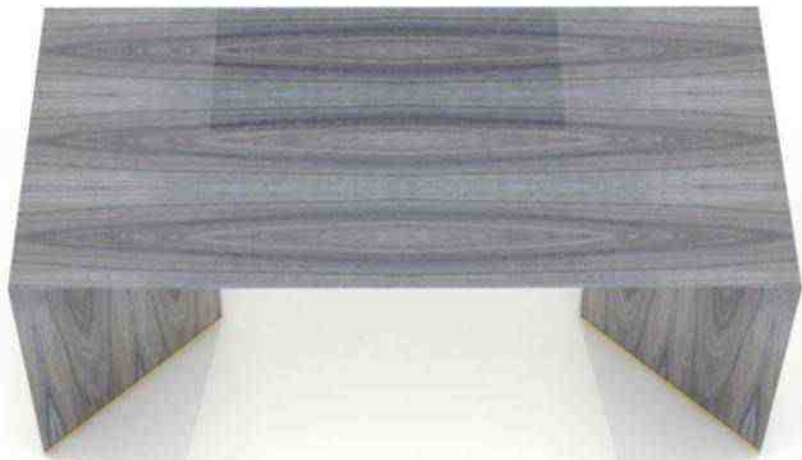

MALIK

RANDOLPH & HEIN

MALIK

DIMENSIONS:

24" W X 48" D X 18" H

36" W X 60" D X 18" H

CUSTOM SIZES AVAILABLE

FINISH:

SHOWN IN AQUA BLUE ROSEWOOD AND DUTCH METAL
STANDARD, PREMIUM, AND CUSTOM FINISHES AVAILABLE

720 EAST 59TH STREET

LOS ANGELES

CALIFORNIA 90001

TELEPHONE 1-866-844-9921

FACSIMILE 1-866-844-9930

WWW.RANDOLPHHEIN.COM