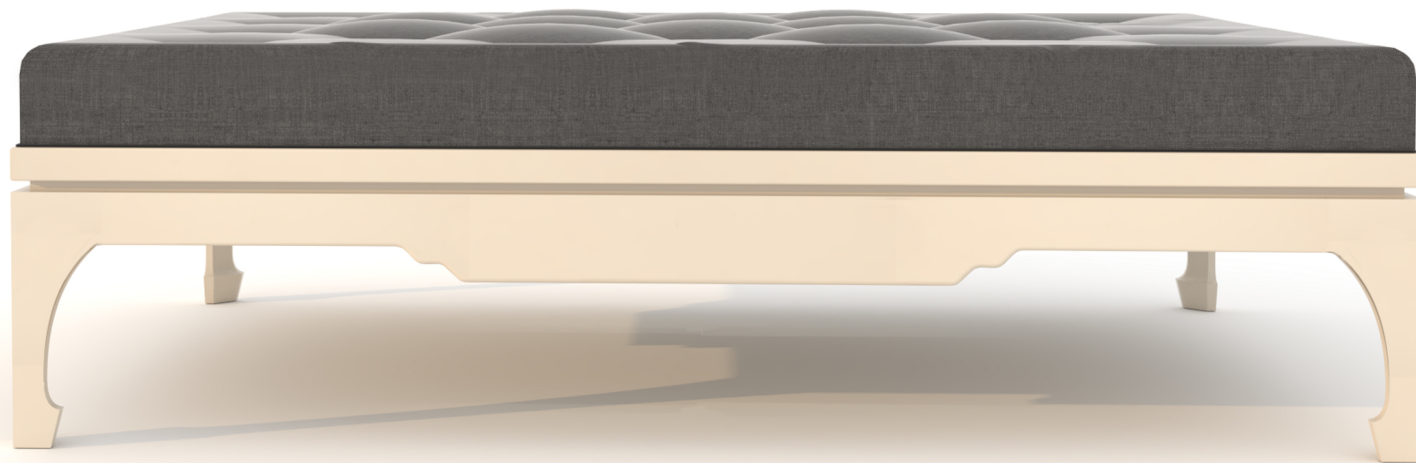

ZOYA

ZOYA

DIMENSIONS:
62"W X 42"D X 18"H
CUSTOM SIZES AVAILABLE

FINISH:
STANDARD, PREMIUM, AND CUSTOM FINISHES AVAILABLE

RANDOLPH & HEIN

720 EAST 59TH STREET LOS ANGELES CALIFORNIA 90001
TELEPHONE 1-866-844-9921 FACSIMILE 1-866-844-9930 WWW.RANDOLPHHEIN.COM